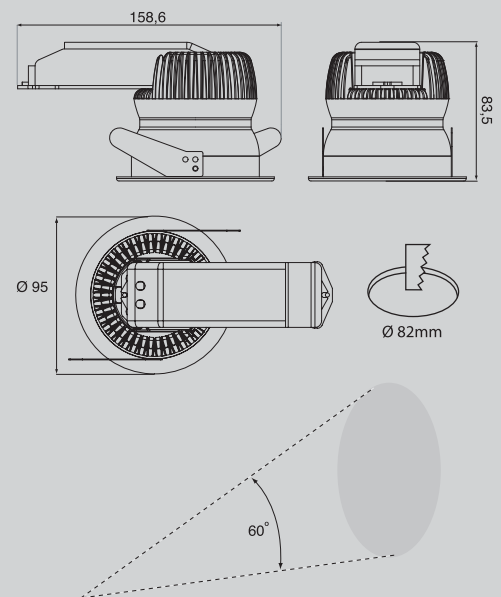

LED DOWN LIGHT

Architectural/commercial line

ALUMINIUM DOWN LIGHT WITH DRIVER

136-008 not dimmable
136-018 dimmable

2 year
warranty

DL-1-10W Aluminium Down Light with 10 Watt Cree ME-C LED in warm white. Driver included. Including 1,2 meter power cable with flat Euro plug. Also available as dimmable version. Applications: retail shops, hotels, meeting rooms, passages etc.

	Housing color	Color	Power	Lumen	Kelvin +/- 10%	Angle	Dimmable
136-008	RAL9003	warm white	10W	370	3000	60°	No
136-018	RAL9003	warm white	10W	370	3000	60°	Yes*

* Dimmable with Trailing Edge dimmer (halogen dimmer).