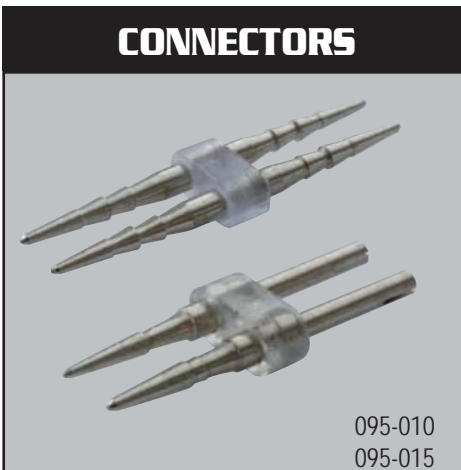

# LEDLINE 5x8

**LEDLINE 5x8**

Ledline 5x8 is a flexible square LED ropelight available in 12 and 24 Volt in several colors. The modest and dimmable light output makes Ledline 5x8 ideal to highlight objects and stairs, and outline floors.

**LEDLINE 5x8 YELLOW**

090-015(12V)  
090-025(24V)

*L-LMF-1\*-15M-12V Y* Roll with 25 meters 12 Volt yellow Ledline 5x8. Led space 25,4 mm, length to cut 15,24 cm.

*L-LMF-1\*-30M-24V Y* Roll with 50 meters 24 Volt yellow Ledline 5x8. Led space 27,7 mm, length to cut 33 cm.

**POWER**

095-005  
095-020

*L-LMF-2W-1-6* Powercable with male pin connector and endcap.

*L-LMF-6* Endcap.

**CONNECTORS**

095-010  
095-015

*L-LMF-7* Splice connector.

*L-LMF-6* Male pin connector.