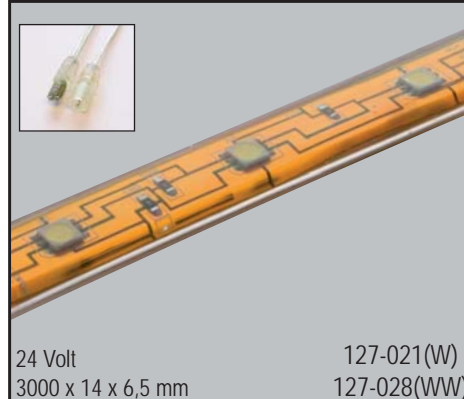

HI BRIGHT IP65

	Power per meter	LED's per meter	Length to cut	Max. to connect	Lumen p/m	LED type	Angle	IP
127-021	12 W	50	10 cm	9 m	900	HiBri	120°	65
127-028	12 W	50	10 cm	9 m	650	HiBri	120°	65