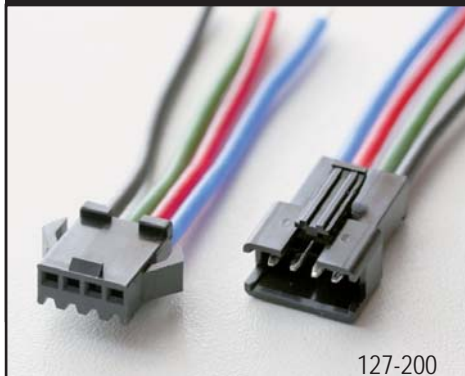

SILICON STRING IP65

132-001(W)
132-002(B)
132-004(R)
132-005(Y)

12 Volt
1000 x 7 x 13 mm

| | Power per meter | LED's per meter | Length to cut | Max. to connect | Lumen p/m | LED type | Angle | IP |
|---------|-----------------|-----------------|---------------|-----------------|-----------|----------|-------|----|
| 132-001 | 7.7 W | 96 | 3,3 cm | 1 m | 315 | Flux | 100° | 65 |

CONNECTOR SET

127-200

ACC2-1 Connector set for 127-000 and 127-100 Flex Tape Horizontal RGB.

CONNECTOR SET

127-201

ACC2*2-1F Connector set for 127-105 and 127-110 Waterproof Flex Tape RGB.

CONNECTOR SET

127-203