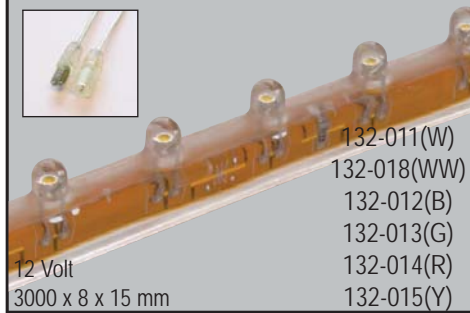

VERTICAL IP54

132-011(W)
132-018(WW)
132-012(B)
132-013(G)
132-014(R)
132-015(Y)

12 Volt
3000 x 8 x 15 mm

	Power per meter	LED's per meter	Length to cut	Max. to connect	Lumen p/m	LED type	Angle	IP
132-011	3.3 W	60	5 cm	6 m	240	Flux	80°	54
132-018	3.3 W	60	5 cm	6 m	210	Flux	80°	54