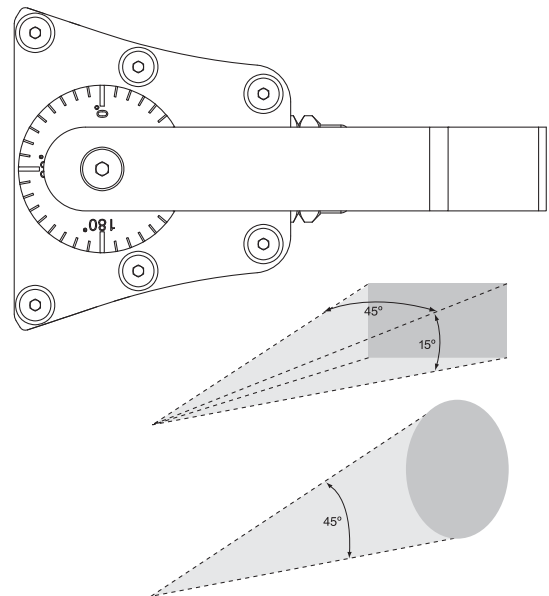

LED FloodLight

Architectural/commercial line

LED FloodLight is rail mountable.

Mounting advice:

Please note that the lifetime of CREE LED's depends on operation conditions. The cooler the LED, the longer the lifetime. Under favourable conditions CREE LED's operate for 50.000 hours with keeping 70% of the original light output. It is advisable to mount the FloodLight in a way that ensures maximum air circulation.

	FL-6-3W W	FL-6-3W WW	FL-6-3W B	FL-6-3W-S W	FL-6-3W-S WW	FL-6-3W-S A
Power supply	230 Volt	230 Volt	230 Volt	230 Volt	230 Volt	230 Volt
Power consumption	18 Watt	18 Watt	18 Watt	18 Watt	18 Watt	18 Watt
LED	6x P4	6x P3	6x 3 Watt	6x P4	6x P3	6x 3 Watt
Lumen	840	643	not applicable	840	643	not applicable
Color temperature	White	Warm white	Blue	White	Warm white	Amber
Light angle	15° x 45°	15° x 45°	15° x 45°	45° symetric	45° symetric	45° symetric
Housing material	Aluminium	Aluminium	Aluminium	Aluminium	Aluminium	Aluminium
Housing surface	Anodized aluminium	Anodized aluminium	Anodized aluminium	Anodized aluminium	Anodized aluminium	Anodized aluminium
Water resistance	IP65	IP65	IP65	IP65	IP65	IP65
Power cable	2 m rubber 3x1 mm ²	2 m rubber 3x1 mm ²	2 m rubber 3x1 mm ²	2 m rubber 3x1 mm ²	2 m rubber 3x1 mm ²	2 m rubber 3x1 mm ²
Power plug	Schuko	Schuko	Schuko	Schuko	Schuko	Schuko
Weight	1,15 kg	1,15 kg	1,15 kg	1,15 kg	1,15 kg	1,15 kg
Order code	146-011	146-018	146-012	146-021	146-028	146-026

LED FloodLight

Architectural/commercial line

Perfect for Lighting up larger trees, small buildings, billboards and shops.

	FL-4-3W WW	FL-4-3W G
Power supply	230 Volt	230 Volt
Power consumption	12 Watt	12 Watt
LED	4x P3	4x 3 Watt
Lumen	428	not applicable
Color	Warm white	Green
Light angle	45° symetric	45° symetric
Housing material	Aluminium	Aluminium
Housing surface	Anodized aluminium	Anodized aluminium
Water resistance	IP65	IP65
Power cable	2 m rubber 3x1 mm ²	2 m rubber 3x1 mm ²
Power plug	Schuko	Schuko
Weight	1,07 kg	1,07 kg
Order code	146-048	146-023