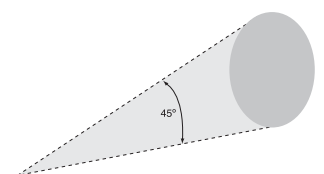

LED FloodLight

Architectural/commercial line

Perfect for Lighting up larger trees, small buildings, billboards and shops.

	FL-4-3W WW	FL-4-3W G
Power supply	230 Volt	230 Volt
Power consumption	12 Watt	12 Watt
LED	4x P3	4x 3 Watt
Lumen	428	not applicable
Color	Warm white	Green
Light angle	45° symetric	45° symetric
Housing material	Aluminium	Aluminium
Housing surface	Anodized aluminium	Anodized aluminium
Water resistance	IP65	IP65
Power cable	2 m rubber 3x1 mm²	2 m rubber 3x1 mm²
Power plug	Schuko	Schuko
Weight	1,07 kg	1,07 kg
Order code	146-048	146-023