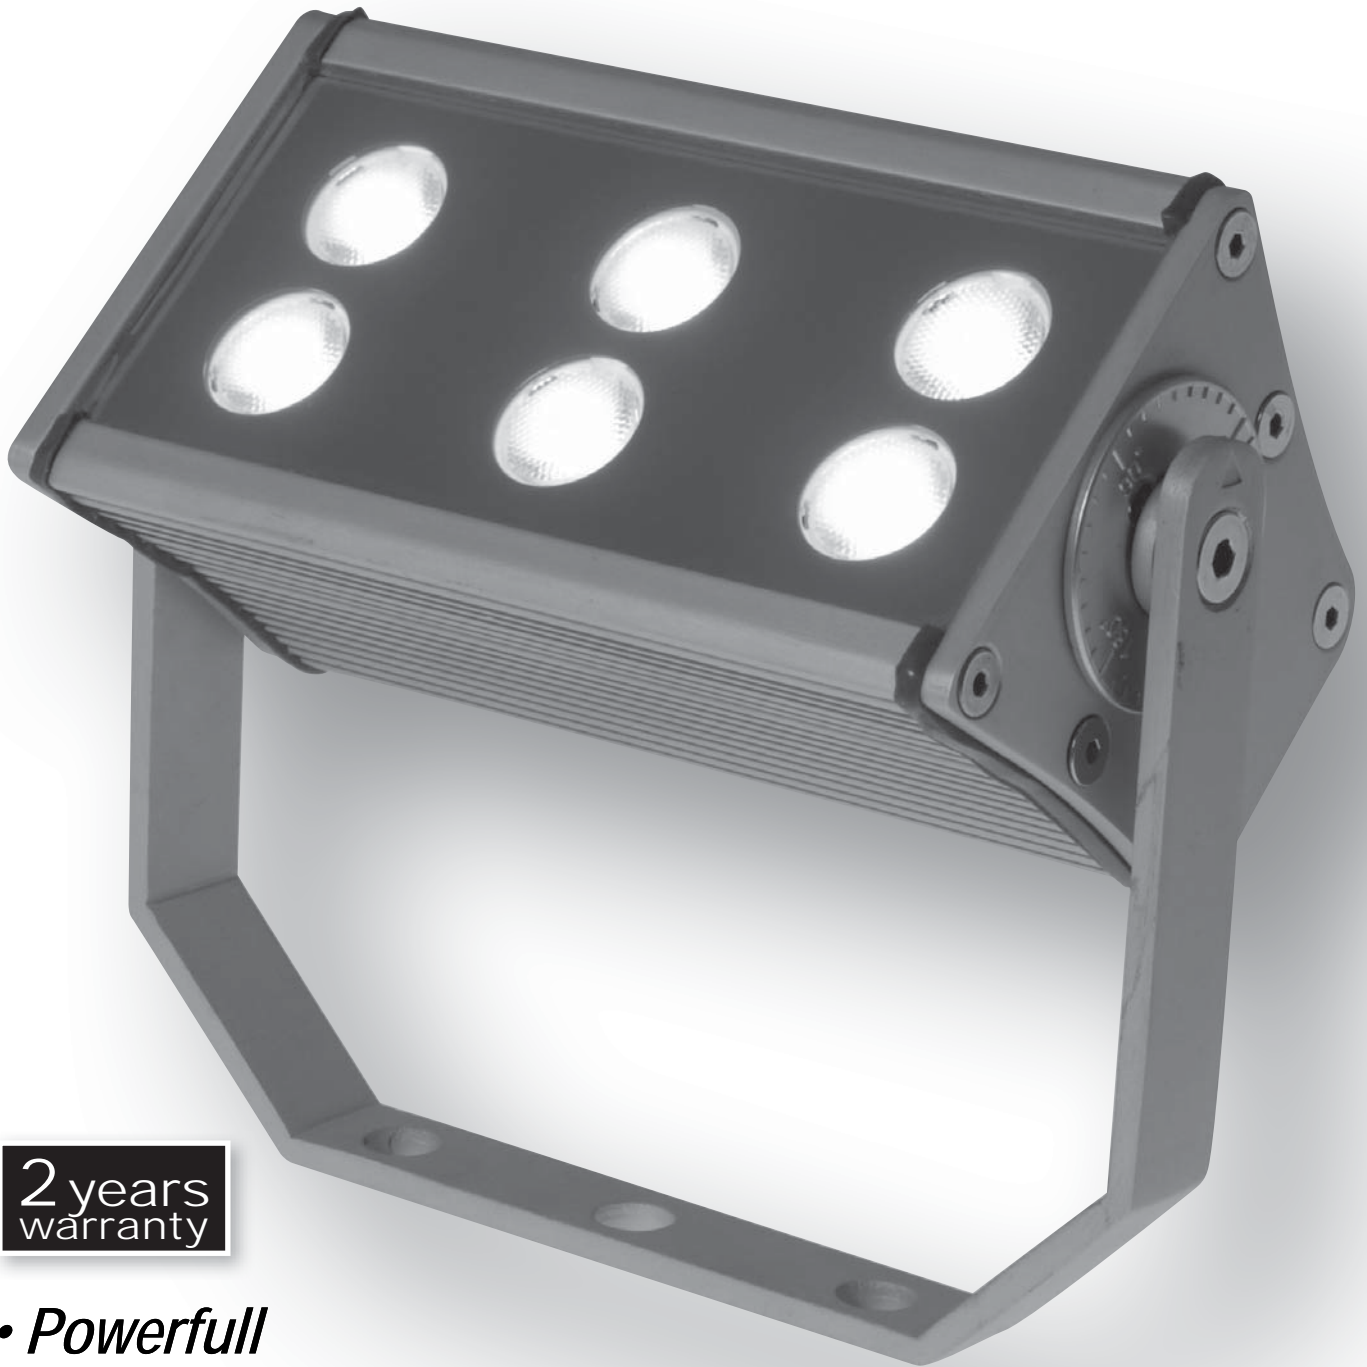

LED FloodLight

Architectural/commercial line

The perfect solution to light up billboards, buildings, shops, shop windows, trees and gardens.

**2 years
warranty**

- *Powerfull*
- *Environment friendly*
- *Low energy consumption*
- *Only 18 Watt*

LED FloodLight

Architectural/commercial line

LED FloodLight is rail mountable.

Mounting advice:

Please note that the lifetime of CREE LED's depends on operation conditions. The cooler the LED, the longer the lifetime. Under favourable conditions CREE LED's operate for 50.000 hours with keeping 70% of the original light output. It is advisable to mount the FloodLight in a way that ensures maximum air circulation.

LED FloodLight

Architectural/commercial line

Perfect for Lighting up larger trees, small buildings, billboards and shops.

	FL-4-3W WW	FL-4-3W G
Power supply	230 Volt	230 Volt
Power consumption	12 Watt	12 Watt
LED	4x P3	4x 3 Watt
Lumen	428	not applicable
Color	Warm white	Green
Light angle	45° symetric	45° symetric
Housing material	Aluminium	Aluminium
Housing surface	Anodized aluminium	Anodized aluminium
Water resistance	IP65	IP65
Power cable	2 m rubber 3x1 mm ²	2 m rubber 3x1 mm ²
Power plug	Schuko	Schuko
Weight	1,07 kg	1,07 kg
Order code	146-048	146-023

LED FloodLight

Architectural/commercial line

Perfect for lighting up small trees, bushes and gardens.

	FL-2-3W WW
Power supply	230 Volt
Power consumption	6 Watt
LED	2x P3
Lumen	214
Color	Warm white
Light angle	45° symetric
Housing material	Aluminium
Housing surface	Anodized aluminium
Water resistance	IP65
Power cable	2 m rubber 3x1 mm ²
Power plug	Schuko
Weight	0,86 kg
Order code	146-038