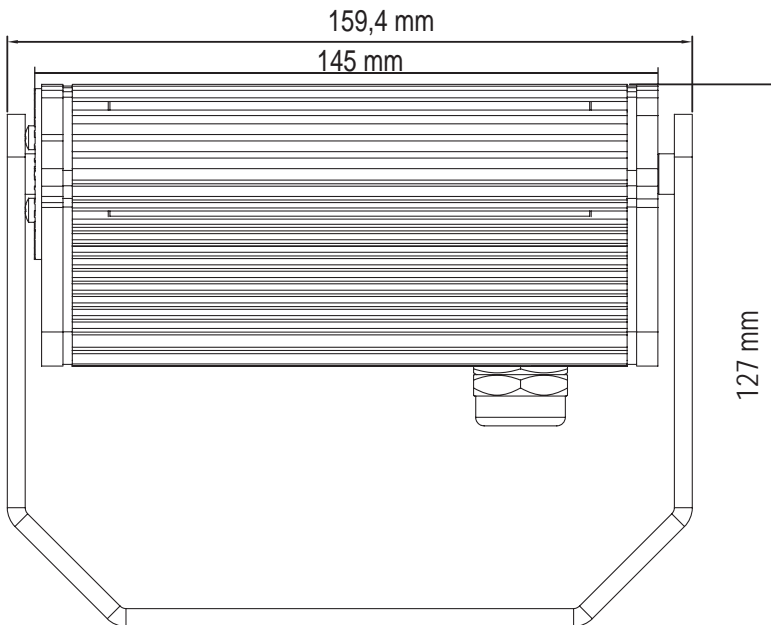

LED FloodLight

Architectural/commercial line

LED FloodLight is rail mountable.

Mounting advice:

Please note that the lifetime of CREE LED's depends on operation conditions. The cooler the LED, the longer the lifetime. Under favourable conditions CREE LED's operate for 50.000 hours with keeping 70% of the original light output. It is advisable to mount the FloodLight in a way that ensures maximum air circulation.

	FL-6-3W W	FL-6-3W WW	FL-6-3W B	FL-6-3W-S W	FL-6-3W-S WW	FL-6-3W-S A
Power supply	230 Volt	230 Volt	230 Volt	230 Volt	230 Volt	230 Volt
Power consumption	18 Watt	18 Watt	18 Watt	18 Watt	18 Watt	18 Watt
LED	6x P4	6x P3	6x 3 Watt	6x P4	6x P3	6x 3 Watt
Lumen	840	643	not applicable	840	643	not applicable
Color temperature	White	Warm white	Blue	White	Warm white	Amber
Light angle	15° x 45°	15° x 45°	15° x 45°	45° symetric	45° symetric	45° symetric
Housing material	Aluminium	Aluminium	Aluminium	Aluminium	Aluminium	Aluminium
Housing surface	Anodized aluminium	Anodized aluminium	Anodized aluminium	Anodized aluminium	Anodized aluminium	Anodized aluminium
Water resistance	IP65	IP65	IP65	IP65	IP65	IP65
Power cable	2 m rubber 3x1 mm²	2 m rubber 3x1 mm²	2 m rubber 3x1 mm²	2 m rubber 3x1 mm²	2 m rubber 3x1 mm²	2 m rubber 3x1 mm²
Power plug	Schuko	Schuko	Schuko	Schuko	Schuko	Schuko
Weight	1,15 kg	1,15 kg	1,15 kg	1,15 kg	1,15 kg	1,15 kg
Order code	146-011	146-018	146-012	146-021	146-028	146-026