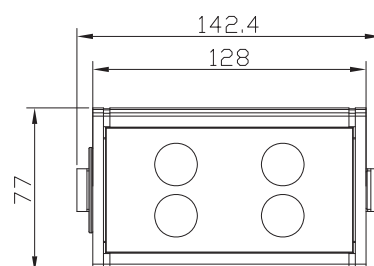

	FL-6-3W W	FL-6-3W WW	FL-6-3W B	FL-6-3W-S W	FL-6-3W-S WW	FL-6-3W-S A
Power supply	230 Volt	230 Volt	230 Volt	230 Volt	230 Volt	230 Volt
Power consumption	18 Watt	18 Watt	18 Watt	18 Watt	18 Watt	18 Watt
LED	6x P4	6x P3	6x 3 Watt	6x P4	6x P3	6x 3 Watt
Lumen	840	643	not applicable	840	643	not applicable
Color temperature	White	Warm white	Blue	White	Warm white	Amber
Light angle	15° x 45°	15° x 45°	15° x 45°	45° symetric	45° symetric	45° symetric
Housing material	Aluminium	Aluminium	Aluminium	Aluminium	Aluminium	Aluminium
Housing surface	Anodized aluminium	Anodized aluminium	Anodized aluminium	Anodized aluminium	Anodized aluminium	Anodized aluminium
Water resistance	IP65	IP65	IP65	IP65	IP65	IP65
Power cable	2 m rubber 3x1 mm ²	2 m rubber 3x1 mm ²	2 m rubber 3x1 mm ²	2 m rubber 3x1 mm ²	2 m rubber 3x1 mm ²	2 m rubber 3x1 mm ²
Power plug	Schuko	Schuko	Schuko	Schuko	Schuko	Schuko
Weight	1,15 kg	1,15 kg	1,15 kg	1,15 kg	1,15 kg	1,15 kg
Order code	146-011	146-018	146-012	146-021	146-028	146-026

LED FloodLight

Architectural/commercial line

Perfect for Lighting up larger trees, small buildings, billboards and shops.

	FL-4-3W WW	FL-4-3W G
Power supply	230 Volt	230 Volt
Power consumption	12 Watt	12 Watt
LED	4x P3	4x 3 Watt
Lumen	428	not applicable
Color	Warm white	Green
Light angle	45° symetric	45° symetric
Housing material	Aluminium	Aluminium
Housing surface	Anodized aluminium	Anodized aluminium
Water resistance	IP65	IP65
Power cable	2 m rubber 3x1 mm ²	2 m rubber 3x1 mm ²
Power plug	Schuko	Schuko
Weight	1,07 kg	1,07 kg
Order code	146-048	146-023