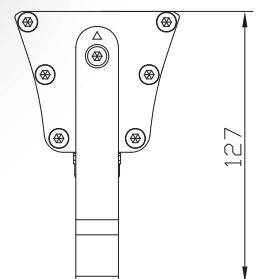

	FL-6-3W W	FL-6-3W WW	FL-6-3W B	FL-6-3W-S W	FL-6-3W-S WW	FL-6-3W-S A
Power supply	230 Volt	230 Volt	230 Volt	230 Volt	230 Volt	230 Volt
Power consumption	18 Watt	18 Watt	18 Watt	18 Watt	18 Watt	18 Watt
LED	6x P4	6x P3	6x 3 Watt	6x P4	6x P3	6x 3 Watt
Lumen	840	643	not applicable	840	643	not applicable
Color temperature	White	Warm white	Blue	White	Warm white	Amber
Light angle	15° x 45°	15° x 45°	15° x 45°	45° symetric	45° symetric	45° symetric
Housing material	Aluminium	Aluminium	Aluminium	Aluminium	Aluminium	Aluminium
Housing surface	Anodized aluminium	Anodized aluminium	Anodized aluminium	Anodized aluminium	Anodized aluminium	Anodized aluminium
Water resistance	IP65	IP65	IP65	IP65	IP65	IP65
Power cable	2 m rubber 3x1 mm ²	2 m rubber 3x1 mm ²	2 m rubber 3x1 mm ²	2 m rubber 3x1 mm ²	2 m rubber 3x1 mm ²	2 m rubber 3x1 mm ²
Power plug	Schuko	Schuko	Schuko	Schuko	Schuko	Schuko
Weight	1,15 kg	1,15 kg	1,15 kg	1,15 kg	1,15 kg	1,15 kg
Order code	146-011	146-018	146-012	146-021	146-028	146-026

LED FloodLight

Architectural/commercial line

Perfect for Lighting up larger trees, small buildings, billboards and shops.

	FL-4-3W WW	FL-4-3W G
Power supply	230 Volt	230 Volt
Power consumption	12 Watt	12 Watt
LED	4x P3	4x 3 Watt
Lumen	428	not applicable
Color	Warm white	Green
Light angle	45° symetric	45° symetric
Housing material	Aluminium	Aluminium
Housing surface	Anodized aluminium	Anodized aluminium
Water resistance	IP65	IP65
Power cable	2 m rubber 3x1 mm ²	2 m rubber 3x1 mm ²
Power plug	Schuko	Schuko
Weight	1,07 kg	1,07 kg
Order code	146-048	146-023