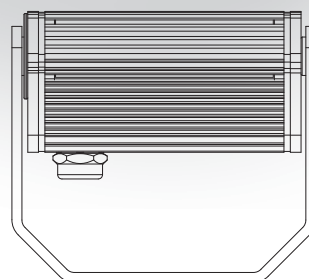

	FL-6-3W W	FL-6-3W WW	FL-6-3W B	FL-6-3W-S W	FL-6-3W-S WW	FL-6-3W-S A
Power supply	230 Volt	230 Volt	230 Volt	230 Volt	230 Volt	230 Volt
Power consumption	18 Watt	18 Watt	18 Watt	18 Watt	18 Watt	18 Watt
LED	6x P4	6x P3	6x 3 Watt	6x P4	6x P3	6x 3 Watt
Lumen	840	643	not applicable	840	643	not applicable
Color temperature	White	Warm white	Blue	White	Warm white	Amber
Light angle	15° x 45°	15° x 45°	15° x 45°	45° symetric	45° symetric	45° symetric
Housing material	Aluminium	Aluminium	Aluminium	Aluminium	Aluminium	Aluminium
Housing surface	Anodized aluminium	Anodized aluminium	Anodized aluminium	Anodized aluminium	Anodized aluminium	Anodized aluminium
Water resistance	IP65	IP65	IP65	IP65	IP65	IP65
Power cable	2 m rubber 3x1 mm ²	2 m rubber 3x1 mm ²	2 m rubber 3x1 mm ²	2 m rubber 3x1 mm ²	2 m rubber 3x1 mm ²	2 m rubber 3x1 mm ²
Power plug	Schuko	Schuko	Schuko	Schuko	Schuko	Schuko
Weight	1,15 kg	1,15 kg	1,15 kg	1,15 kg	1,15 kg	1,15 kg
Order code	146-011	146-018	146-012	146-021	146-028	146-026

LED FloodLight

Architectural/commercial line

Perfect for Lighting up larger trees, small buildings, billboards and shops.

	FL-4-3W WW	FL-4-3W G
Power supply	230 Volt	230 Volt
Power consumption	12 Watt	12 Watt
LED	4x P3	4x 3 Watt
Lumen	428	not applicable
Color	Warm white	Green
Light angle	45° symetric	45° symetric
Housing material	Aluminium	Aluminium
Housing surface	Anodized aluminium	Anodized aluminium
Water resistance	IP65	IP65
Power cable	2 m rubber 3x1 mm ²	2 m rubber 3x1 mm ²
Power plug	Schuko	Schuko
Weight	1,07 kg	1,07 kg
Order code	146-048	146-023