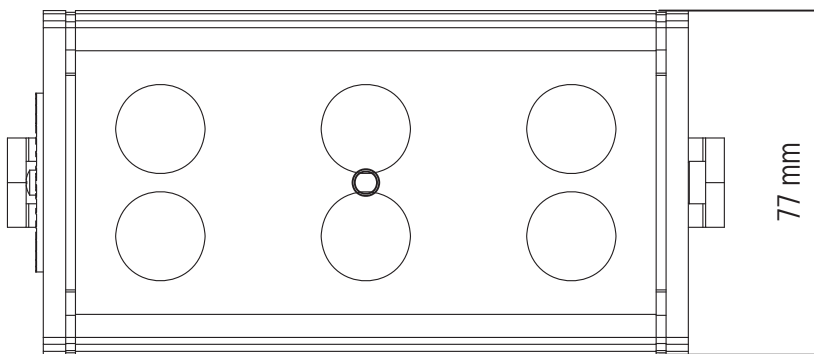

LED FloodLight

Architectural/commercial line

LED FloodLight is rail mountable.

Mounting advice:

Please note that the lifetime of CREE LED's depends on operation conditions. The cooler the LED, the longer the lifetime. Under favourable conditions CREE LED's operate for 50.000 hours with keeping 70% of the original light output. It is advisable to mount the FloodLight in a way that ensures maximum air circulation.

	FL-6-3W W	FL-6-3W WW	FL-6-3W B	FL-6-3W-S W	FL-6-3W-S WW	FL-6-3W-S A
Power supply	230 Volt	230 Volt	230 Volt	230 Volt	230 Volt	230 Volt
Power consumption	18 Watt	18 Watt	18 Watt	18 Watt	18 Watt	18 Watt
LED	6x P4	6x P3	6x 3 Watt	6x P4	6x P3	6x 3 Watt
Lumen	840	643	not applicable	840	643	not applicable
Color temperature	White	Warm white	Blue	White	Warm white	Amber
Light angle	15° x 45°	15° x 45°	15° x 45°	45° symetric	45° symetric	45° symetric
Housing material	Aluminium	Aluminium	Aluminium	Aluminium	Aluminium	Aluminium
Housing surface	Anodized aluminium	Anodized aluminium	Anodized aluminium	Anodized aluminium	Anodized aluminium	Anodized aluminium
Water resistance	IP65	IP65	IP65	IP65	IP65	IP65
Power cable	2 m rubber 3x1 mm²	2 m rubber 3x1 mm²	2 m rubber 3x1 mm²	2 m rubber 3x1 mm²	2 m rubber 3x1 mm²	2 m rubber 3x1 mm²
Power plug	Schuko	Schuko	Schuko	Schuko	Schuko	Schuko
Weight	1,15 kg	1,15 kg	1,15 kg	1,15 kg	1,15 kg	1,15 kg
Order code	146-011	146-018	146-012	146-021	146-028	146-026