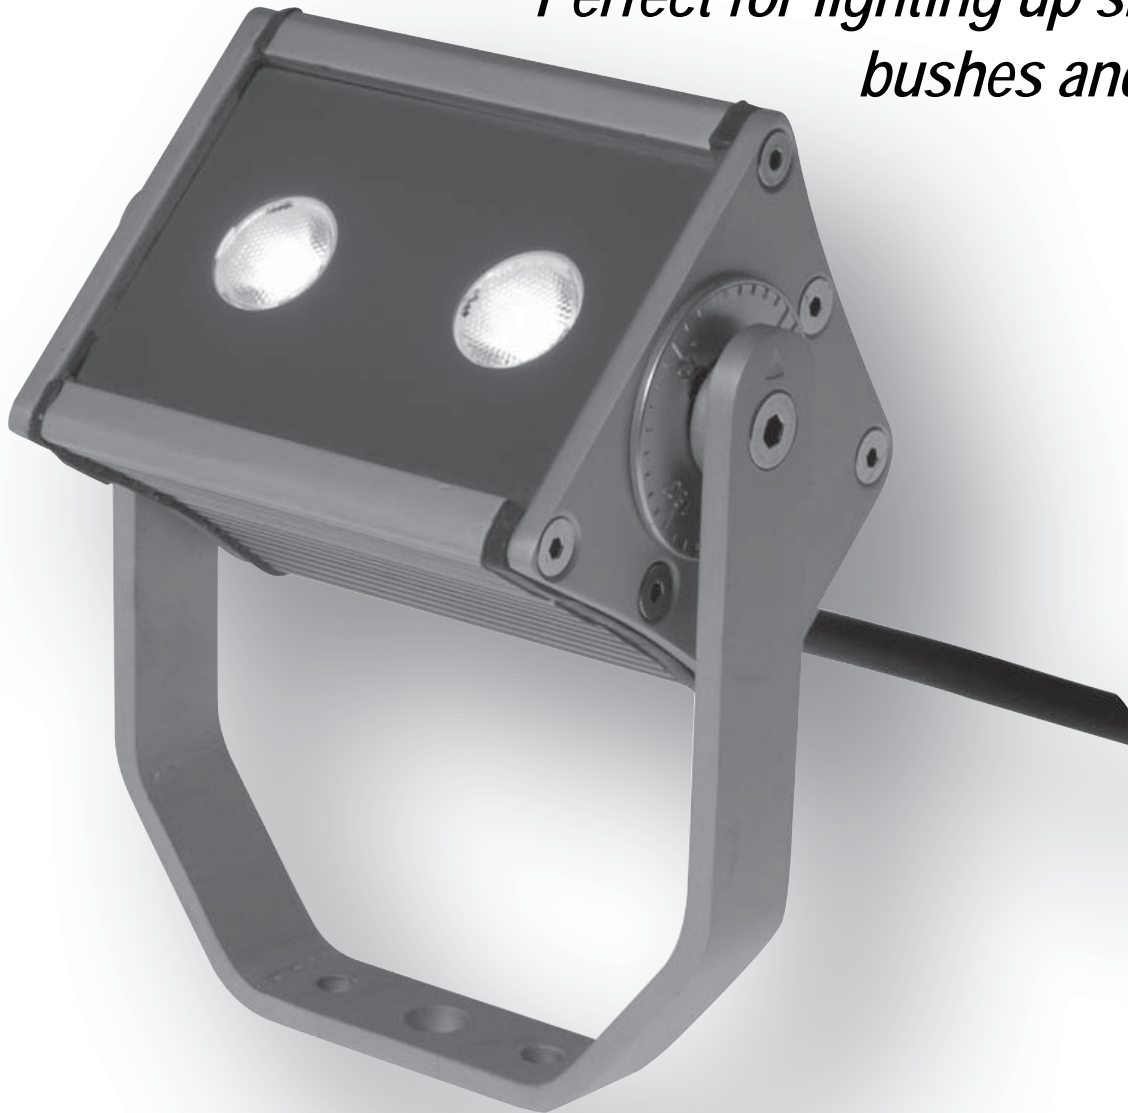

LED FloodLight

Architectural/commercial line

The perfect solution to light up billboards, buildings, shops, shop windows, trees and gardens.

**2 years
warranty**

- *Powerfull*
- *Environment friendly*
- *Low energy consumption*
- *Only 18 Watt*

LED FloodLight

Architectural/commercial line

LED FloodLight is rail mountable.

Mounting advice:

Please note that the lifetime of CREE LED's depends on operation conditions. The cooler the LED, the longer the lifetime. Under favourable conditions CREE LED's operate for 50.000 hours with keeping 70% of the original light output. It is advisable to mount the FloodLight in a way that ensures maximum air circulation.

LED FloodLight

Architectural/commercial line

Perfect for Lighting up larger trees, small buildings, billboards and shops.

	FL-4-3W WW	FL-4-3W G
Power supply	230 Volt	230 Volt
Power consumption	12 Watt	12 Watt
LED	4x P3	4x 3 Watt
Lumen	428	not applicable
Color	Warm white	Green
Light angle	45° symetric	45° symetric
Housing material	Aluminium	Aluminium
Housing surface	Anodized aluminium	Anodized aluminium
Water resistance	IP65	IP65
Power cable	2 m rubber 3x1 mm ²	2 m rubber 3x1 mm ²
Power plug	Schuko	Schuko
Weight	1,07 kg	1,07 kg
Order code	146-048	146-023

LED FloodLight

Architectural/commercial line

Perfect for lighting up small trees, bushes and gardens.

	FL-2-3W WW
Power supply	230 Volt
Power consumption	6 Watt
LED	2x P3
Lumen	214
Color	Warm white
Light angle	45° symetric
Housing material	Aluminium
Housing surface	Anodized aluminium
Water resistance	IP65
Power cable	2 m rubber 3x1 mm ²
Power plug	Schuko
Weight	0,86 kg
Order code	146-038